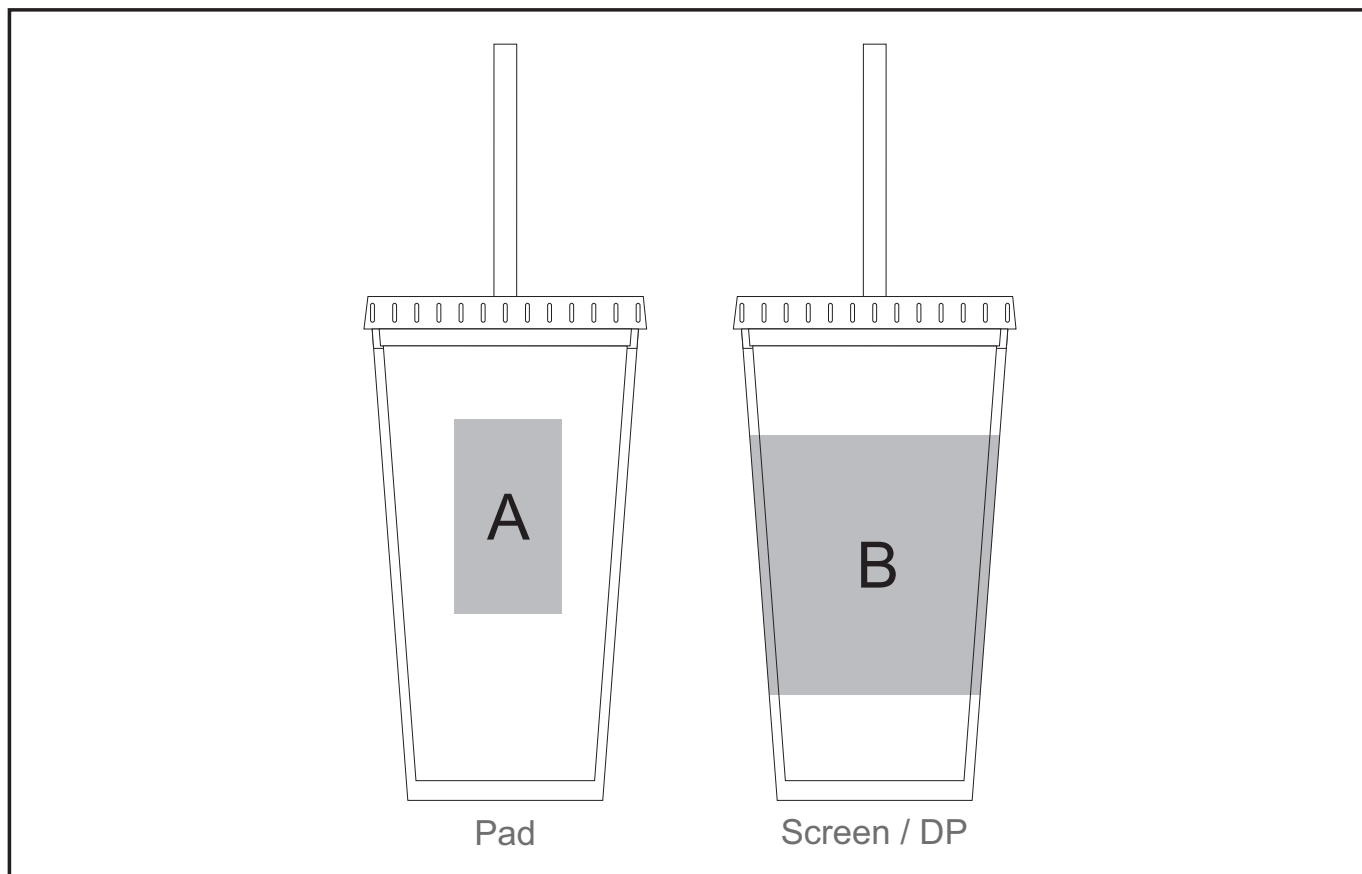

DR-AM-189-B

Malibu Tumbler & Twisty Straw

Need to know:

- Includes 1-Colour, 1-Position Screen Wrap (setup fee applies)

Branding Options:

Position A

1. Pad Print (PB) - 2 to 4 colours
Size: 33mm wide x 60mm high

Position B

1. Screen Wrap (SW) - 1 colour
Size: 140mm wide x 70mm high
2. Direct to Bottle (DP-C) - Full colour
Size: 100mm wide x 70mm high
3. Direct to Bottle (DP-D) - Full colour
Size: 259.5mm wide x 90mm high